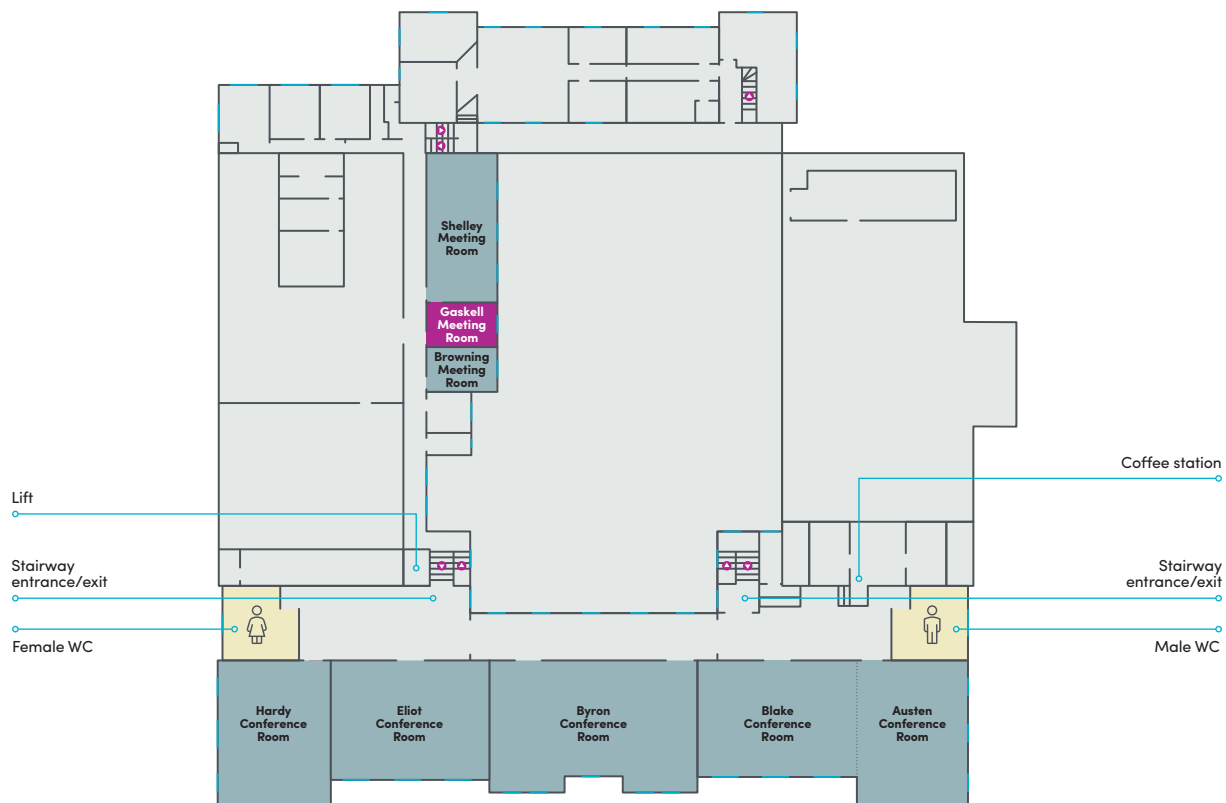

Gaskell Meeting Room

Canham Turner - First floor

Dimensions

Length: 4.5m
Width: 3m
Area: 13.5sq m

Lighting

- Dimmers
- Natural daylight
- Blackout facility

Power & communications

- LCD Screen
- HDMI; VGA; Sound connections for laptops
- Wireless and wired internet access
- 13 amp sockets x10

Access

Single door

Floor

Carpeted flat flooring

Perfect for presenting

The room lends itself to small informal presentations; interviews and smaller meetings

Capacities

Boardroom style: 8